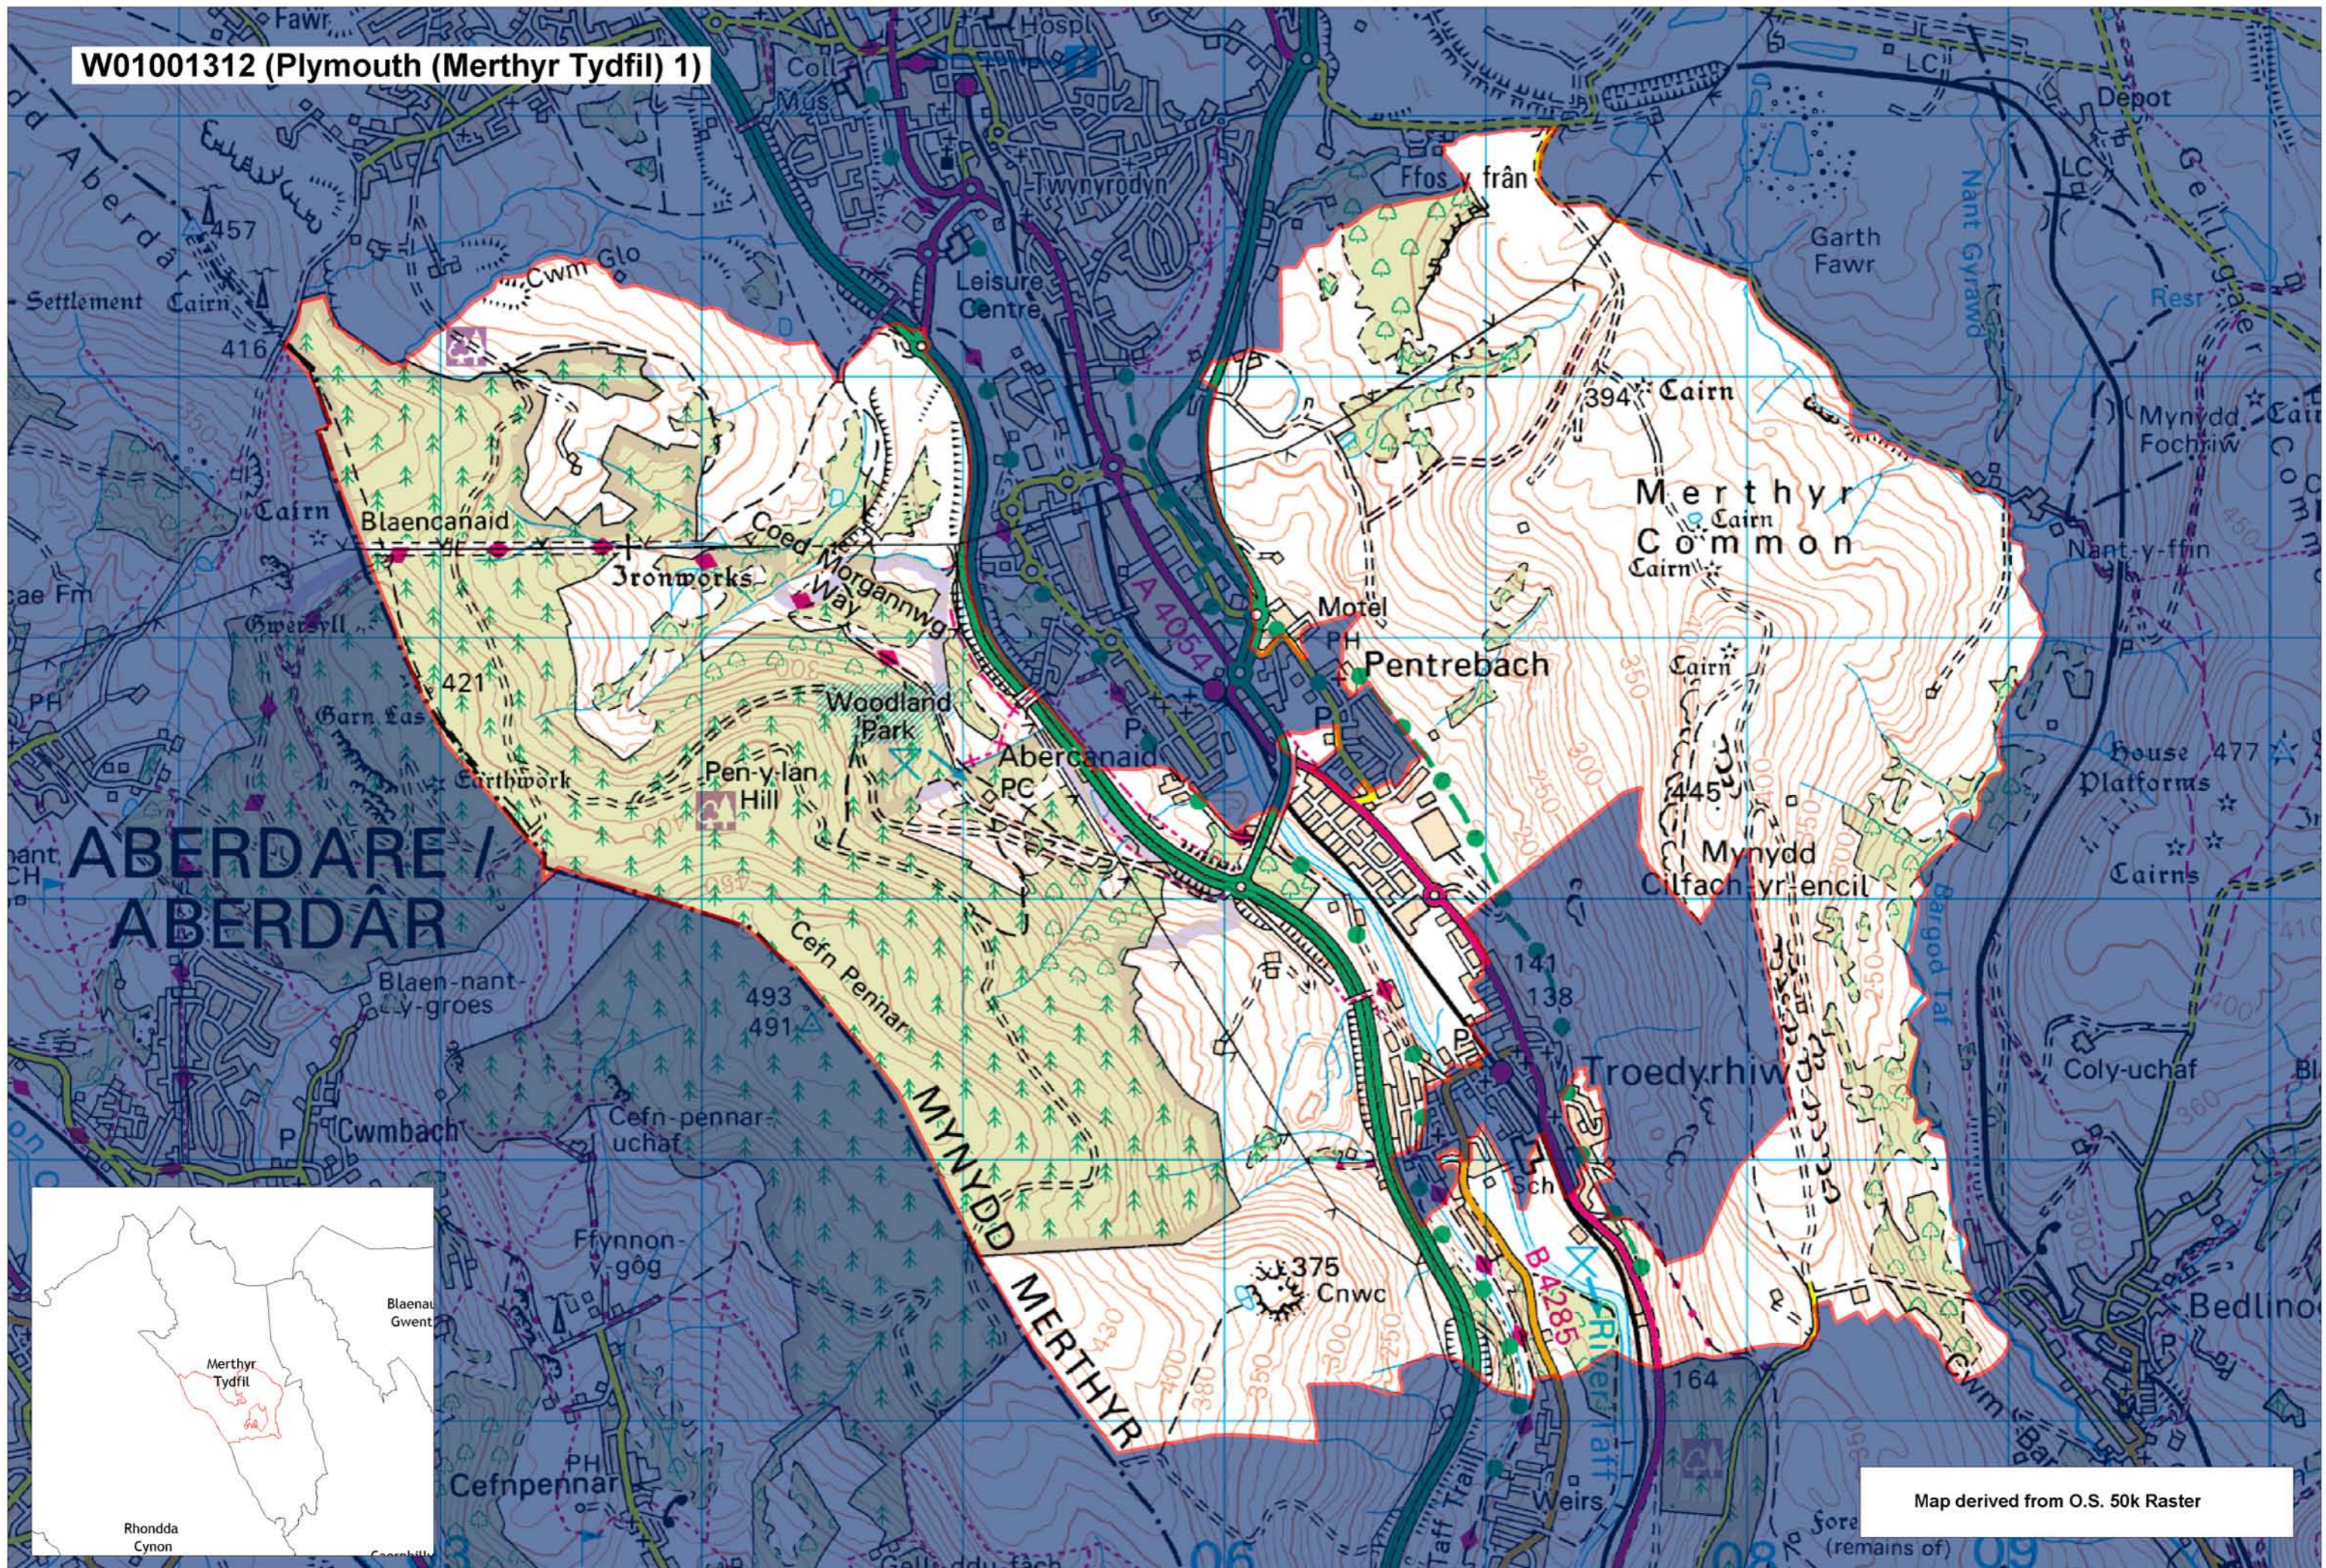

W01001312 (Plymouth (Merthyr Tydfil) 1)

Map derived from O.S. 50k Raster